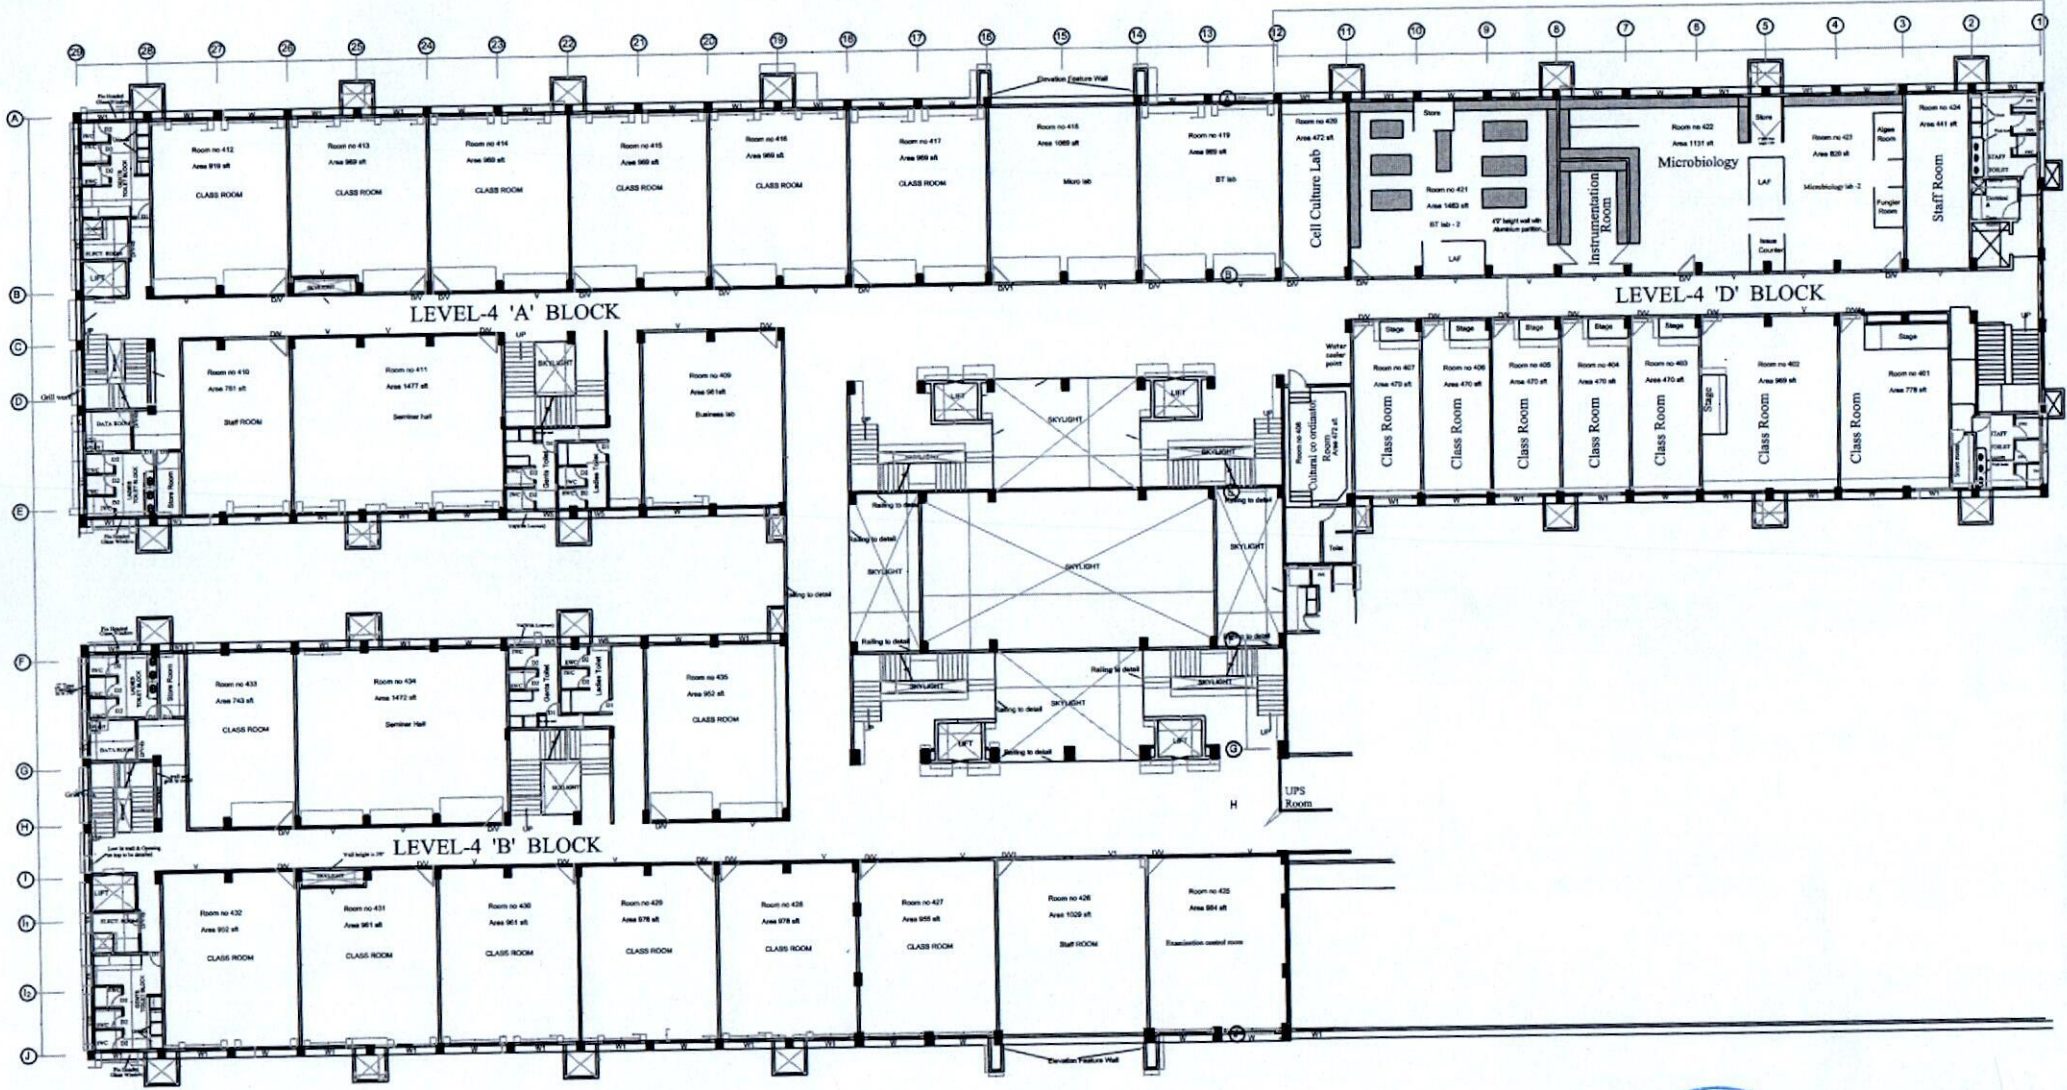

LEVEL '4' COMBINED FLOOR PLANS

Principal
M.S. Ramaiah College of Arts, Science & Commerce
MSRIT Post, MSR Nagar
Bangalore 56 0054

P. Raju
07/12/2020
Maintenance Engineer