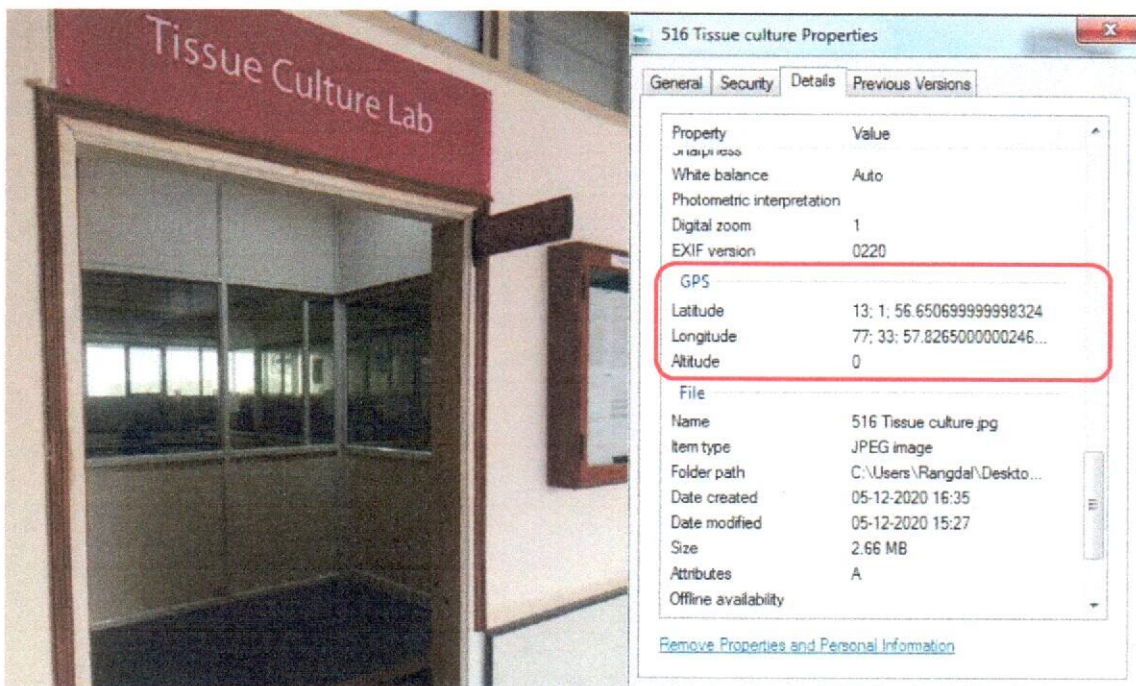

Room No 507: Computer Science Lab-1

Room No 508: Computer Science Lab-2

Shree

Principal

M.S. Ramaiah College of Arts, Science & Commerce
MSRIT Post, MSR Nagar
Bangalore 56 0054

Room No 514: Chemistry Lab

Room No 516: Tissue Culture Lab