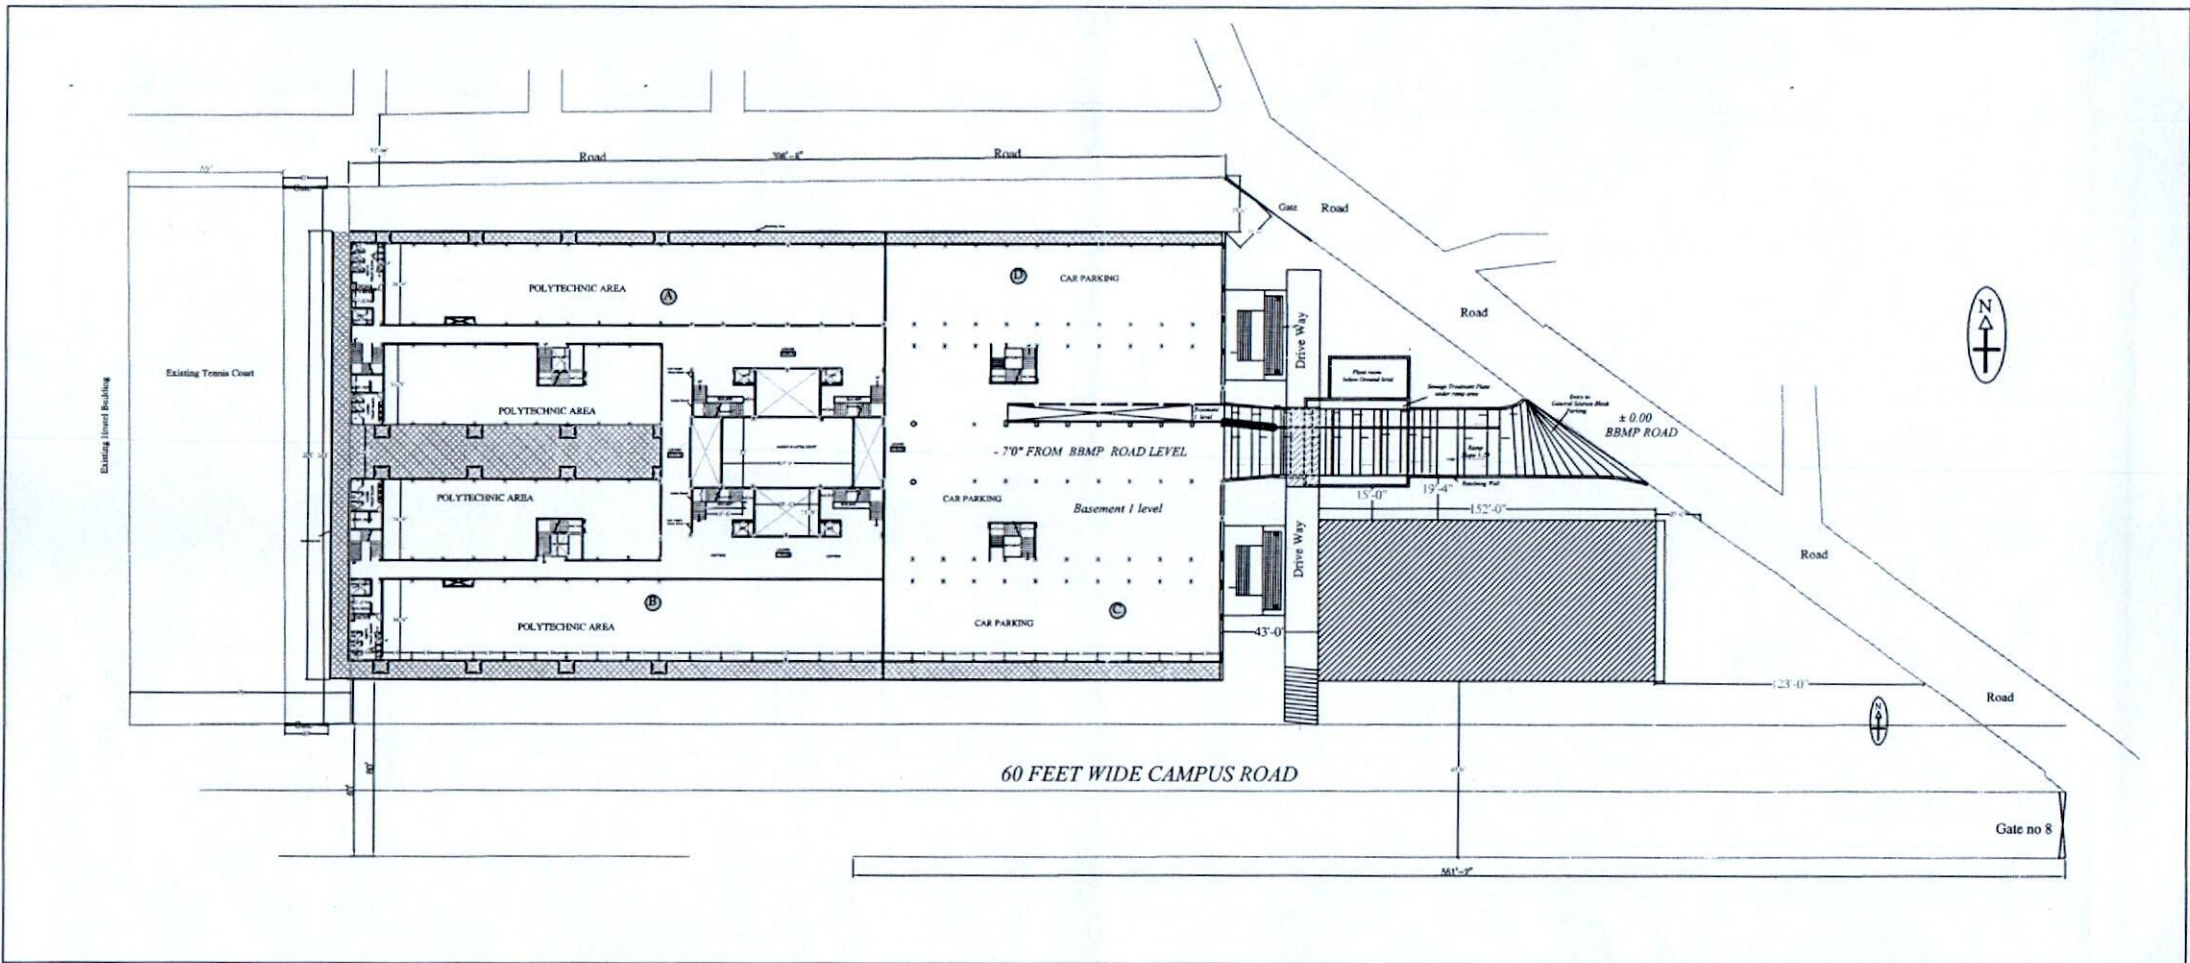

Sheela

Principal
M.S. Ramaiah College of Arts, Science & Commerce
MSRIT Post, MSR Nagar
Bangalore 56 0054

E - 5 - *Sham*
05/12/2019