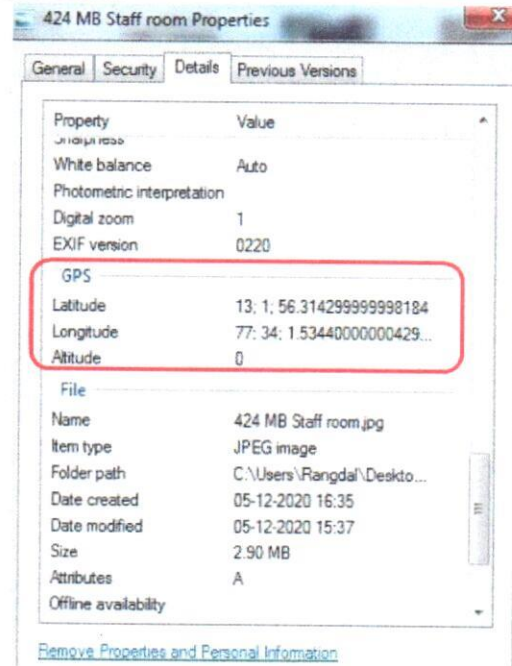

Room No. 424: Staff Room

Room No. 425: Examination Control Room

Principal
M.S. Ramaiah College of Arts, Science & Commerce
MSRIT Post, MSR Nagar
Bangalore 56 0054