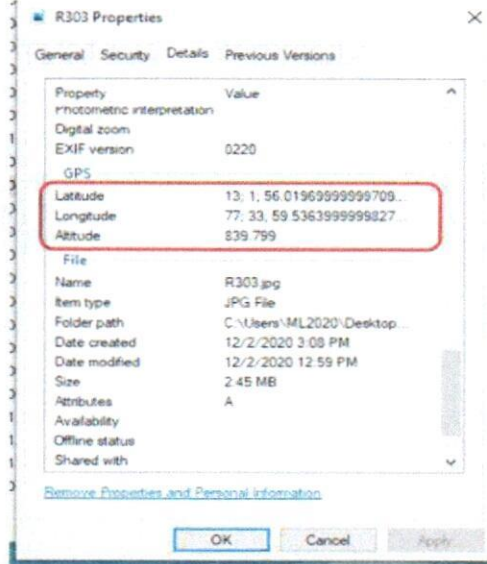

Room No 303: Class Room