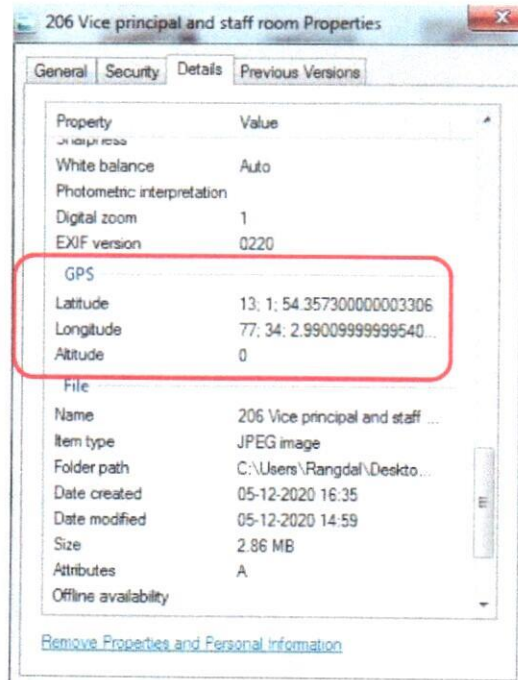

Room No. 204: Admission section

Room No. 205: Document and stationary

Heck
Principal

M.S. Ramaiah College of Arts, Science & Commerce
MSRIT Post, MSR Nagar
Bangalore 56 0054

Room No. 206: Vice principal and Staff Room