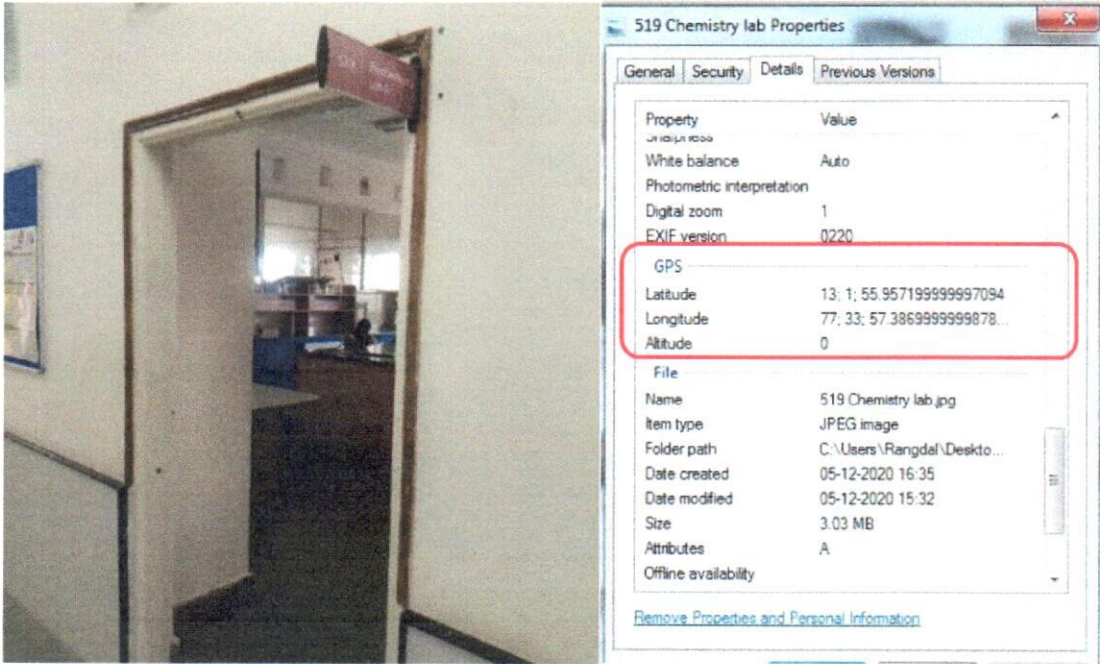

Room No 519: Chemistry Lab

Meele

Principal

M.S. Ramaiah College of Arts, Science & Commerce

MSRIT Post, MSR Nagar

Bangalore 56 0054