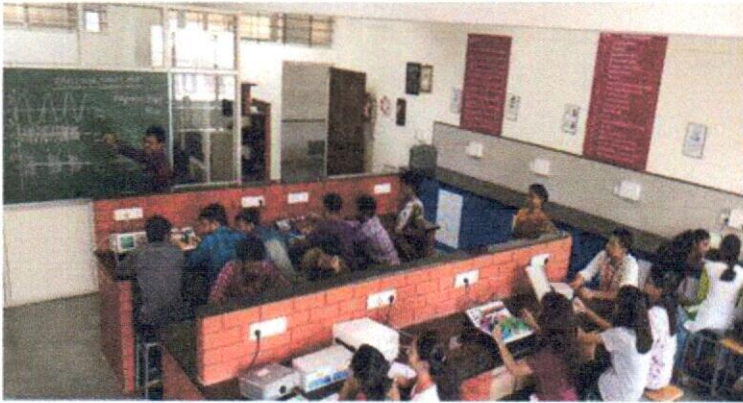

Room No 310: Electronics Lab

Maths Lab Properties

Property	Value
Photometric interpretation	
Digital zoom	
EXIF version	
GPS	
Latitude	13. 1. 74. 2450000000262
Longitude	77. 34. 4. 43900000001306
Name	Maths Lab.jpg
Item type	JPG File
Folder path	C:\Users\ML2020\Desktop
Date created	11/30/2020 3:49 PM
Date modified	9/29/2020 3:12 AM
Size	504 KB
Attributes	A
Availability	
Offline status	
Shared with	

[Remove Properties and Personal Information](#)