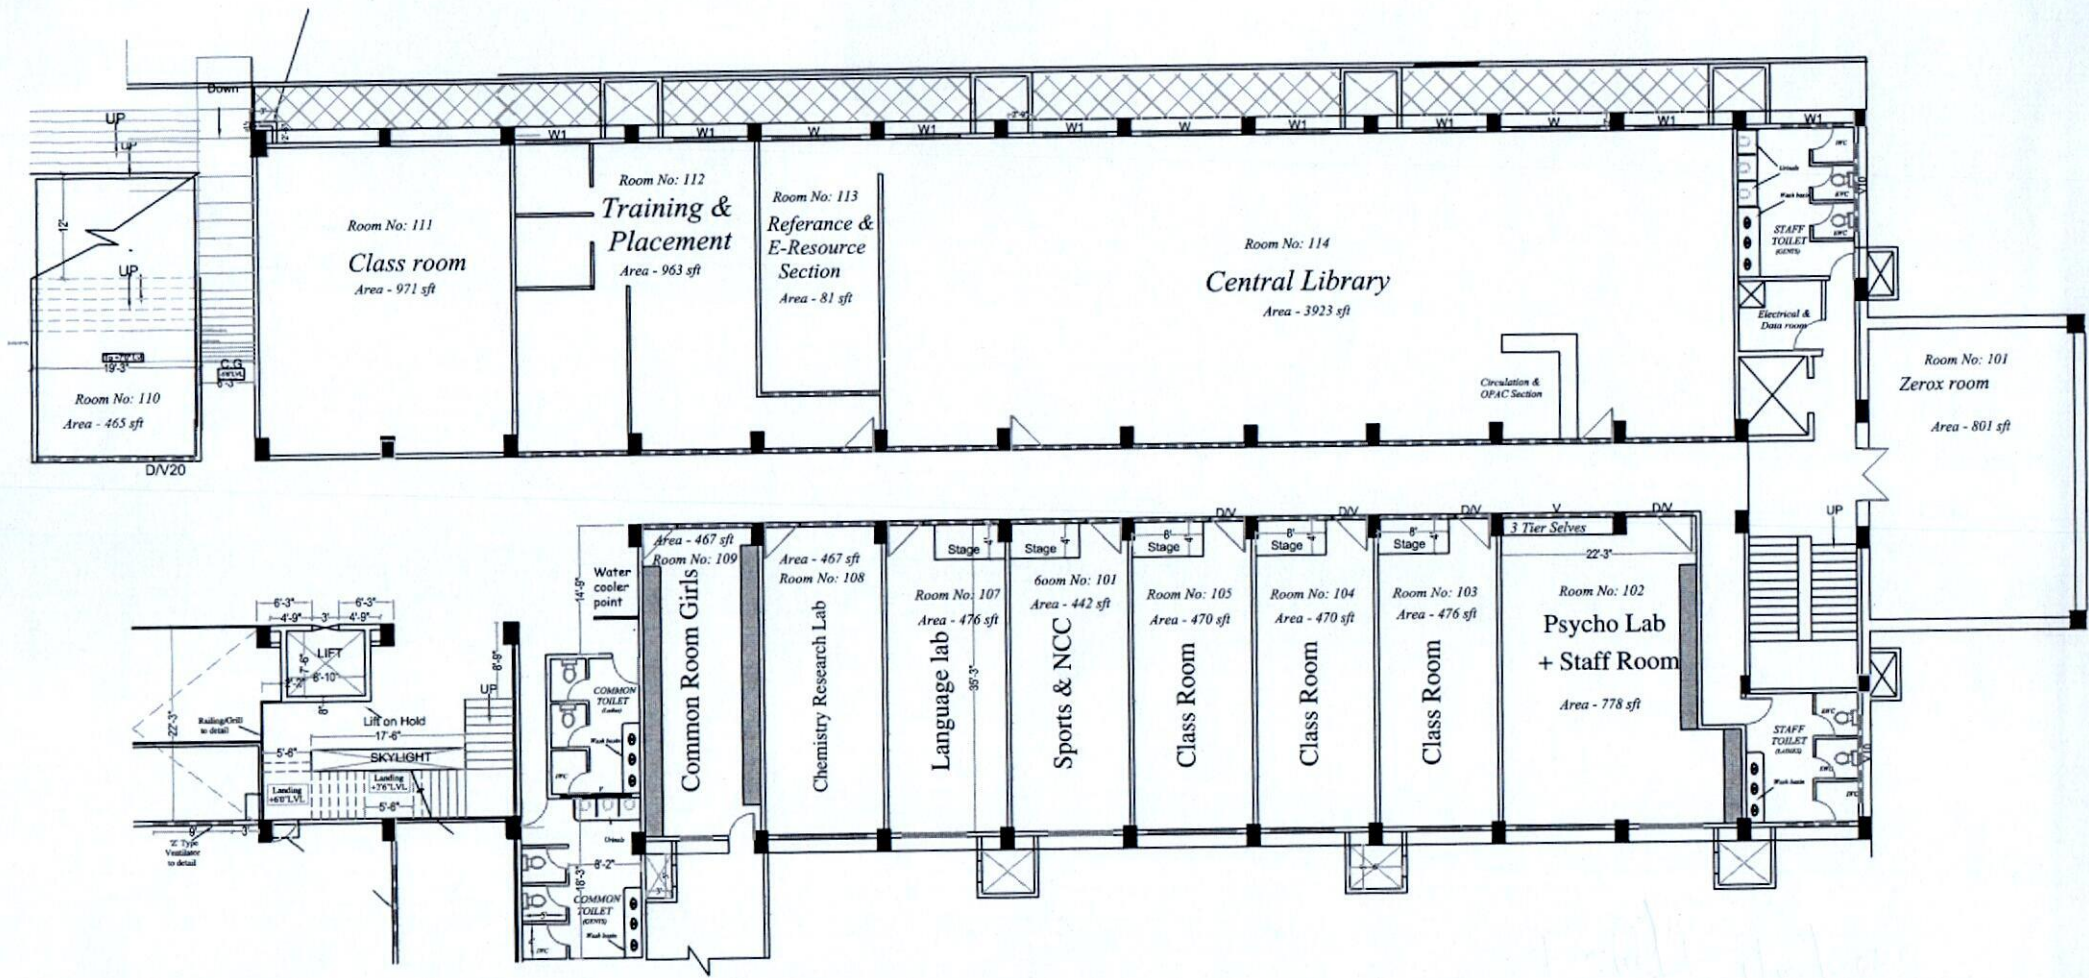

LEVEL '1' FLOOR PLAN - 'D' BLOCK

R. Raju
07/12/2020
Maintenance Engineer

Shree
Principal

M.S. Ramaiah College of Arts, Science & Commerce
MSRIT Post, MSR Nagar
Bangalore 56 0054