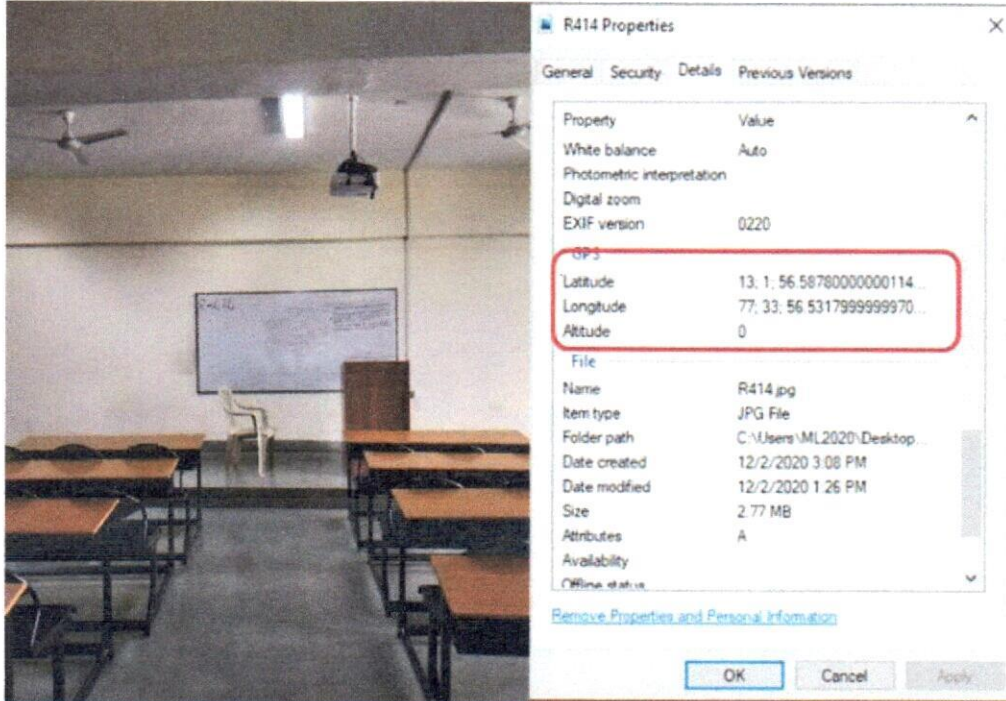

Room No: 414 Class Room