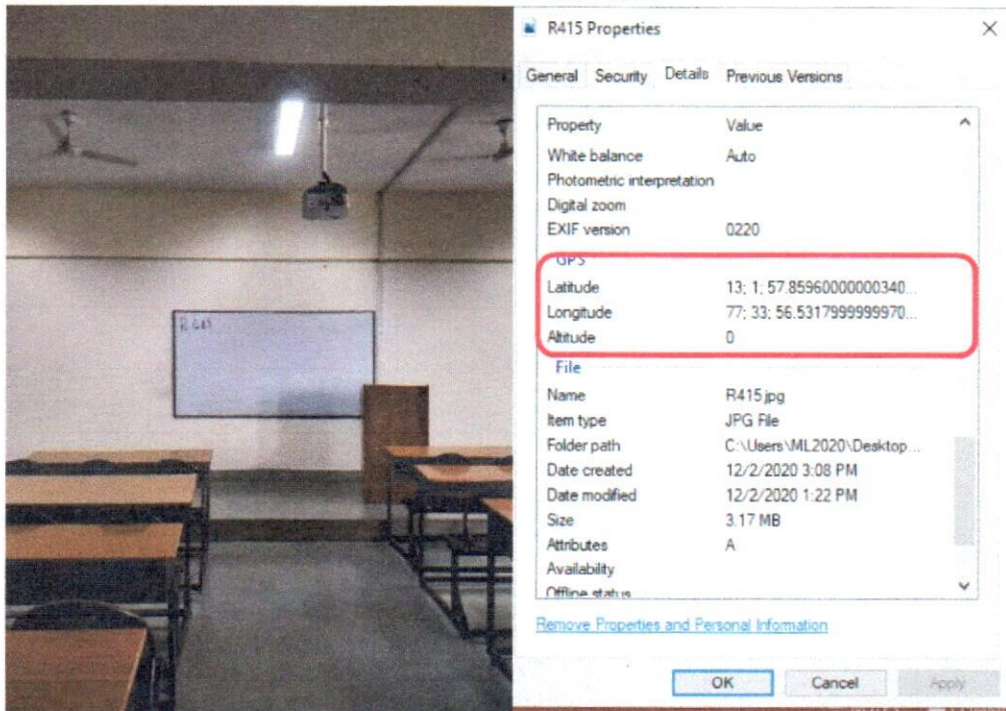

Room No: 415 Class Room

hccc
Principal

M.S. Ramaiah College of Arts, Science & Commerce
MSRIT Post, MSR Nagar
Bangalore 56 0054