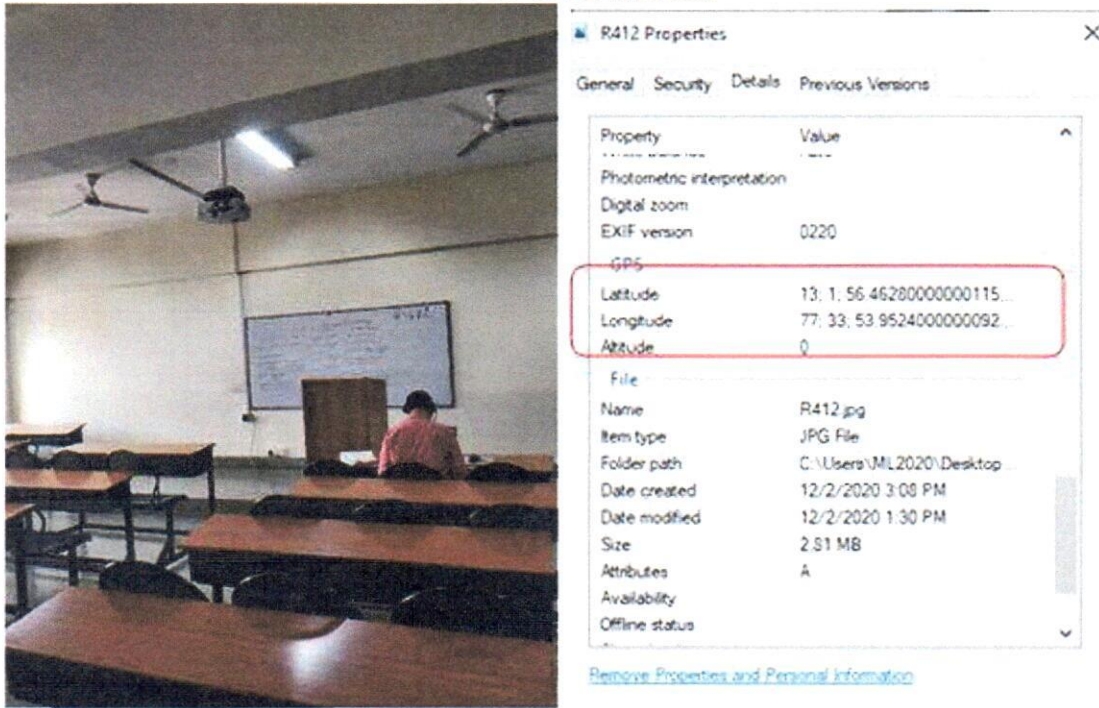

Room No: 412 Class Room