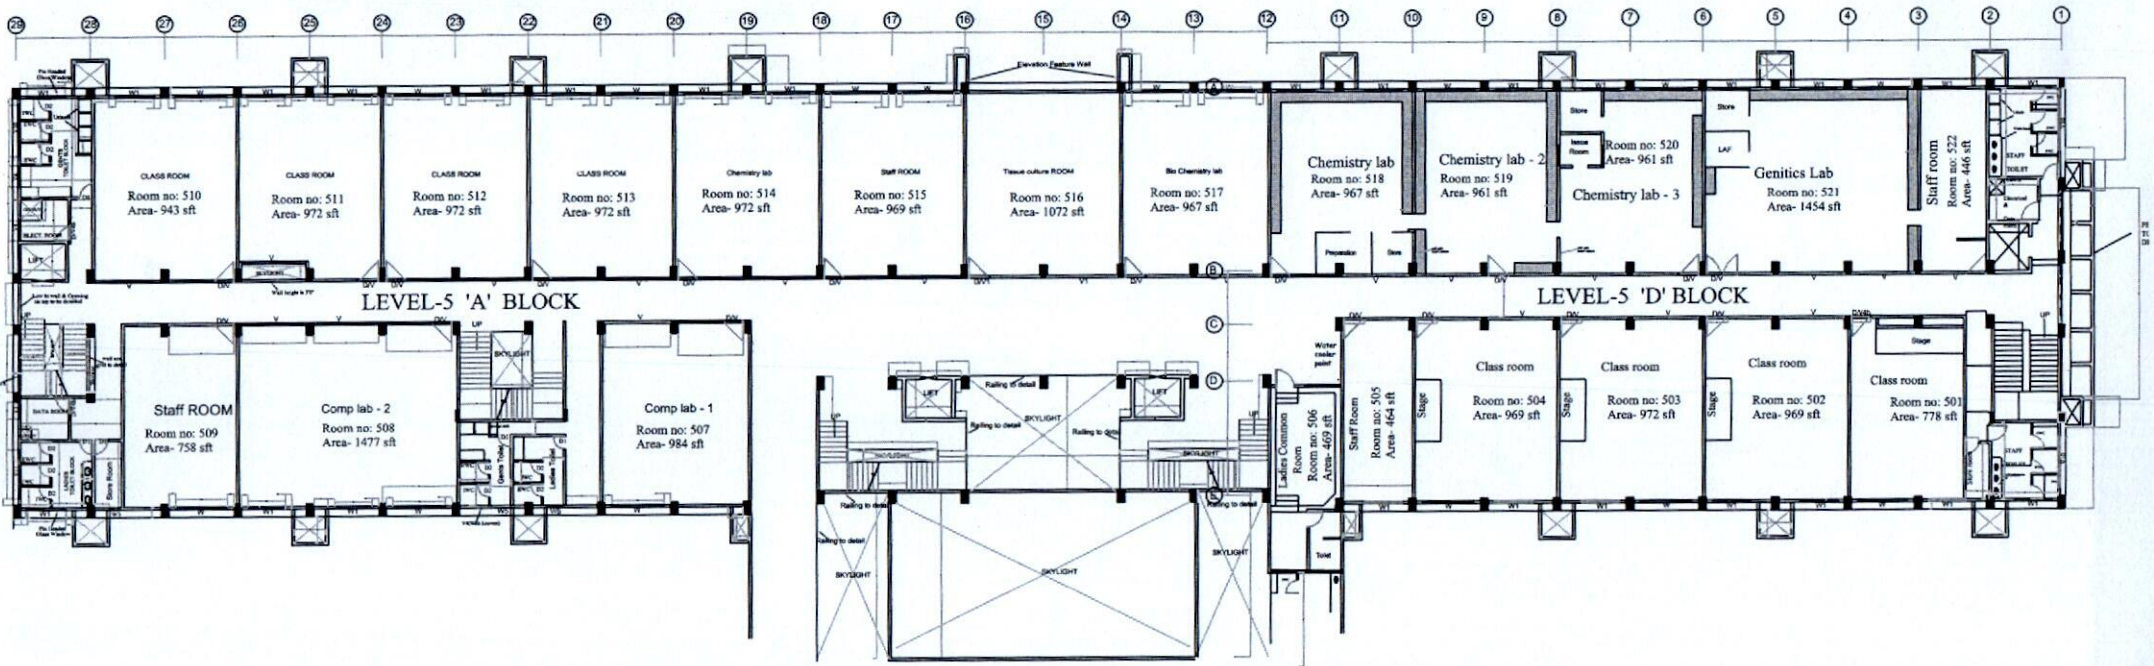

LEVEL '5' COMBINED FLOOR PLANS

Ahele

Principal

M.S. Ramaiah College of Arts, Science & Commerce
MSRIT Post, MSR Nagar
Bangalore 56 0054

D. Raju
07/12/2020
Maintenance Engineer