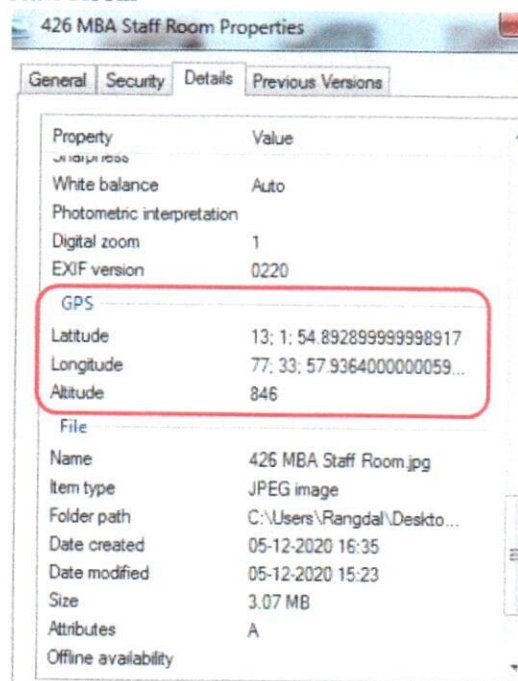

Room No. 426: Staff Room

Principal
M.S. Ramaiah College of Arts, Science & Commerce
MSRIT Post, MSR Nagar
Bangalore 56 0054