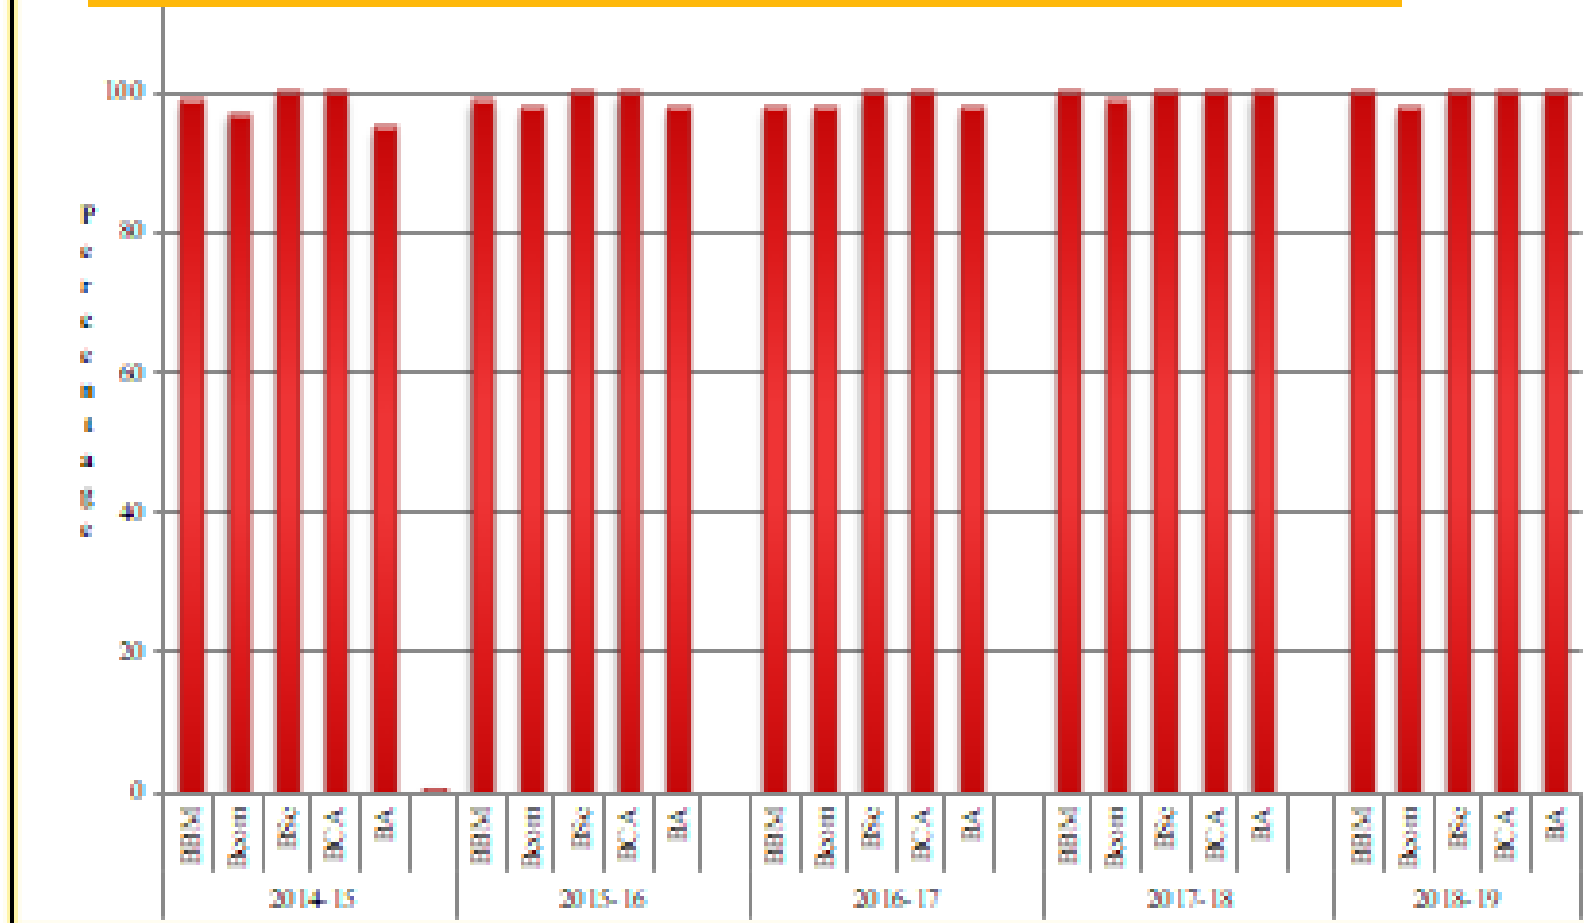

Department of English

RESULT ANALYSIS 2014-2019

The Results of both General English and Additional English of the Department is always above 95% for all commerce and management courses and 100% for science courses