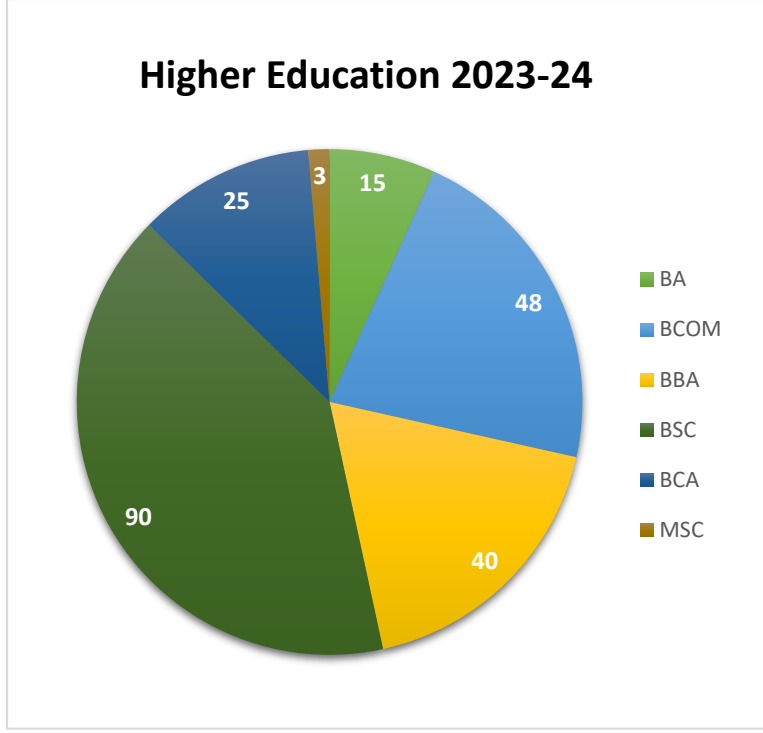

5.2.2.1 - Number of outgoing student progression to higher education

Vatshala

Principal,
M.S. Ramaiah College of Arts, Science & Commerce
MSRIT Post, MSR Nagar
Bangalore - 560 054