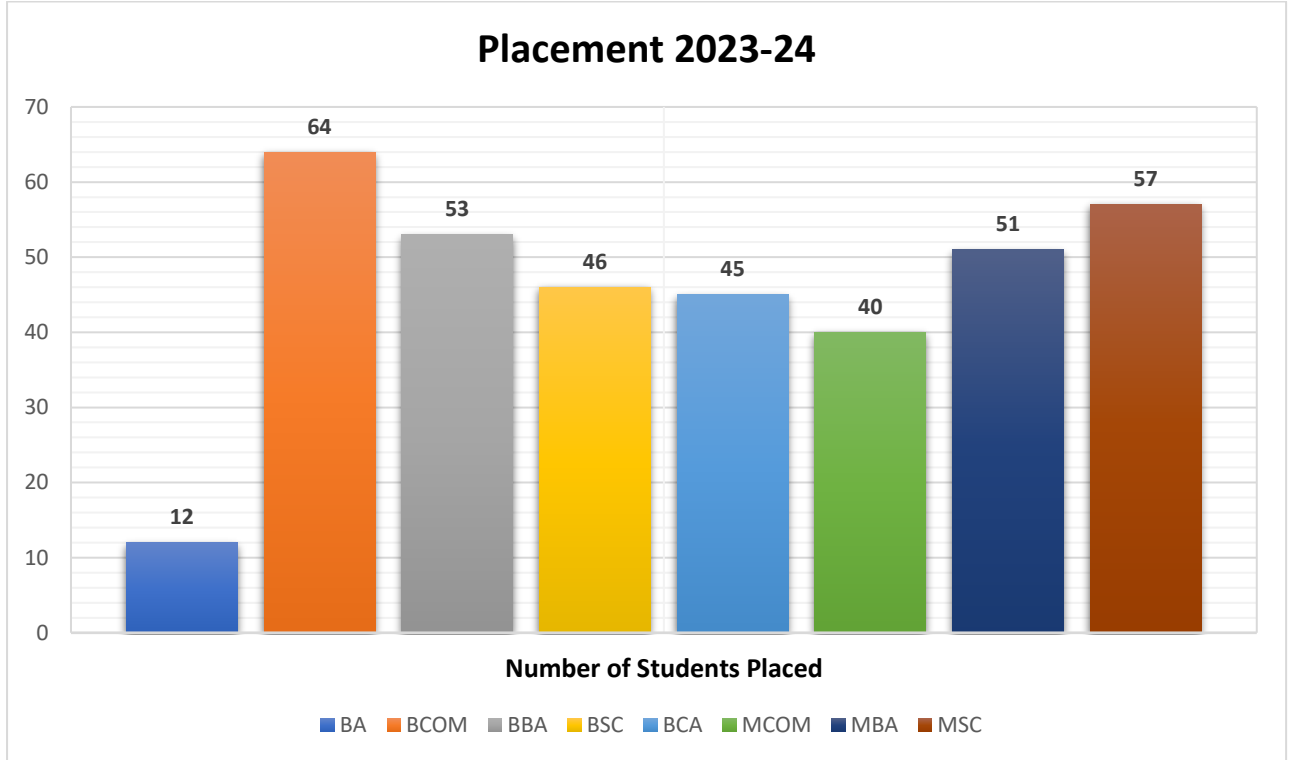

### 5.2.1 - Number of placement of outgoing students during the year

*Vatkalala*

Principal,  
M.S. Ramaiah College of Arts, Science & Commerce  
MSRIT Post, MSR Nagar  
Bangalore - 560 054